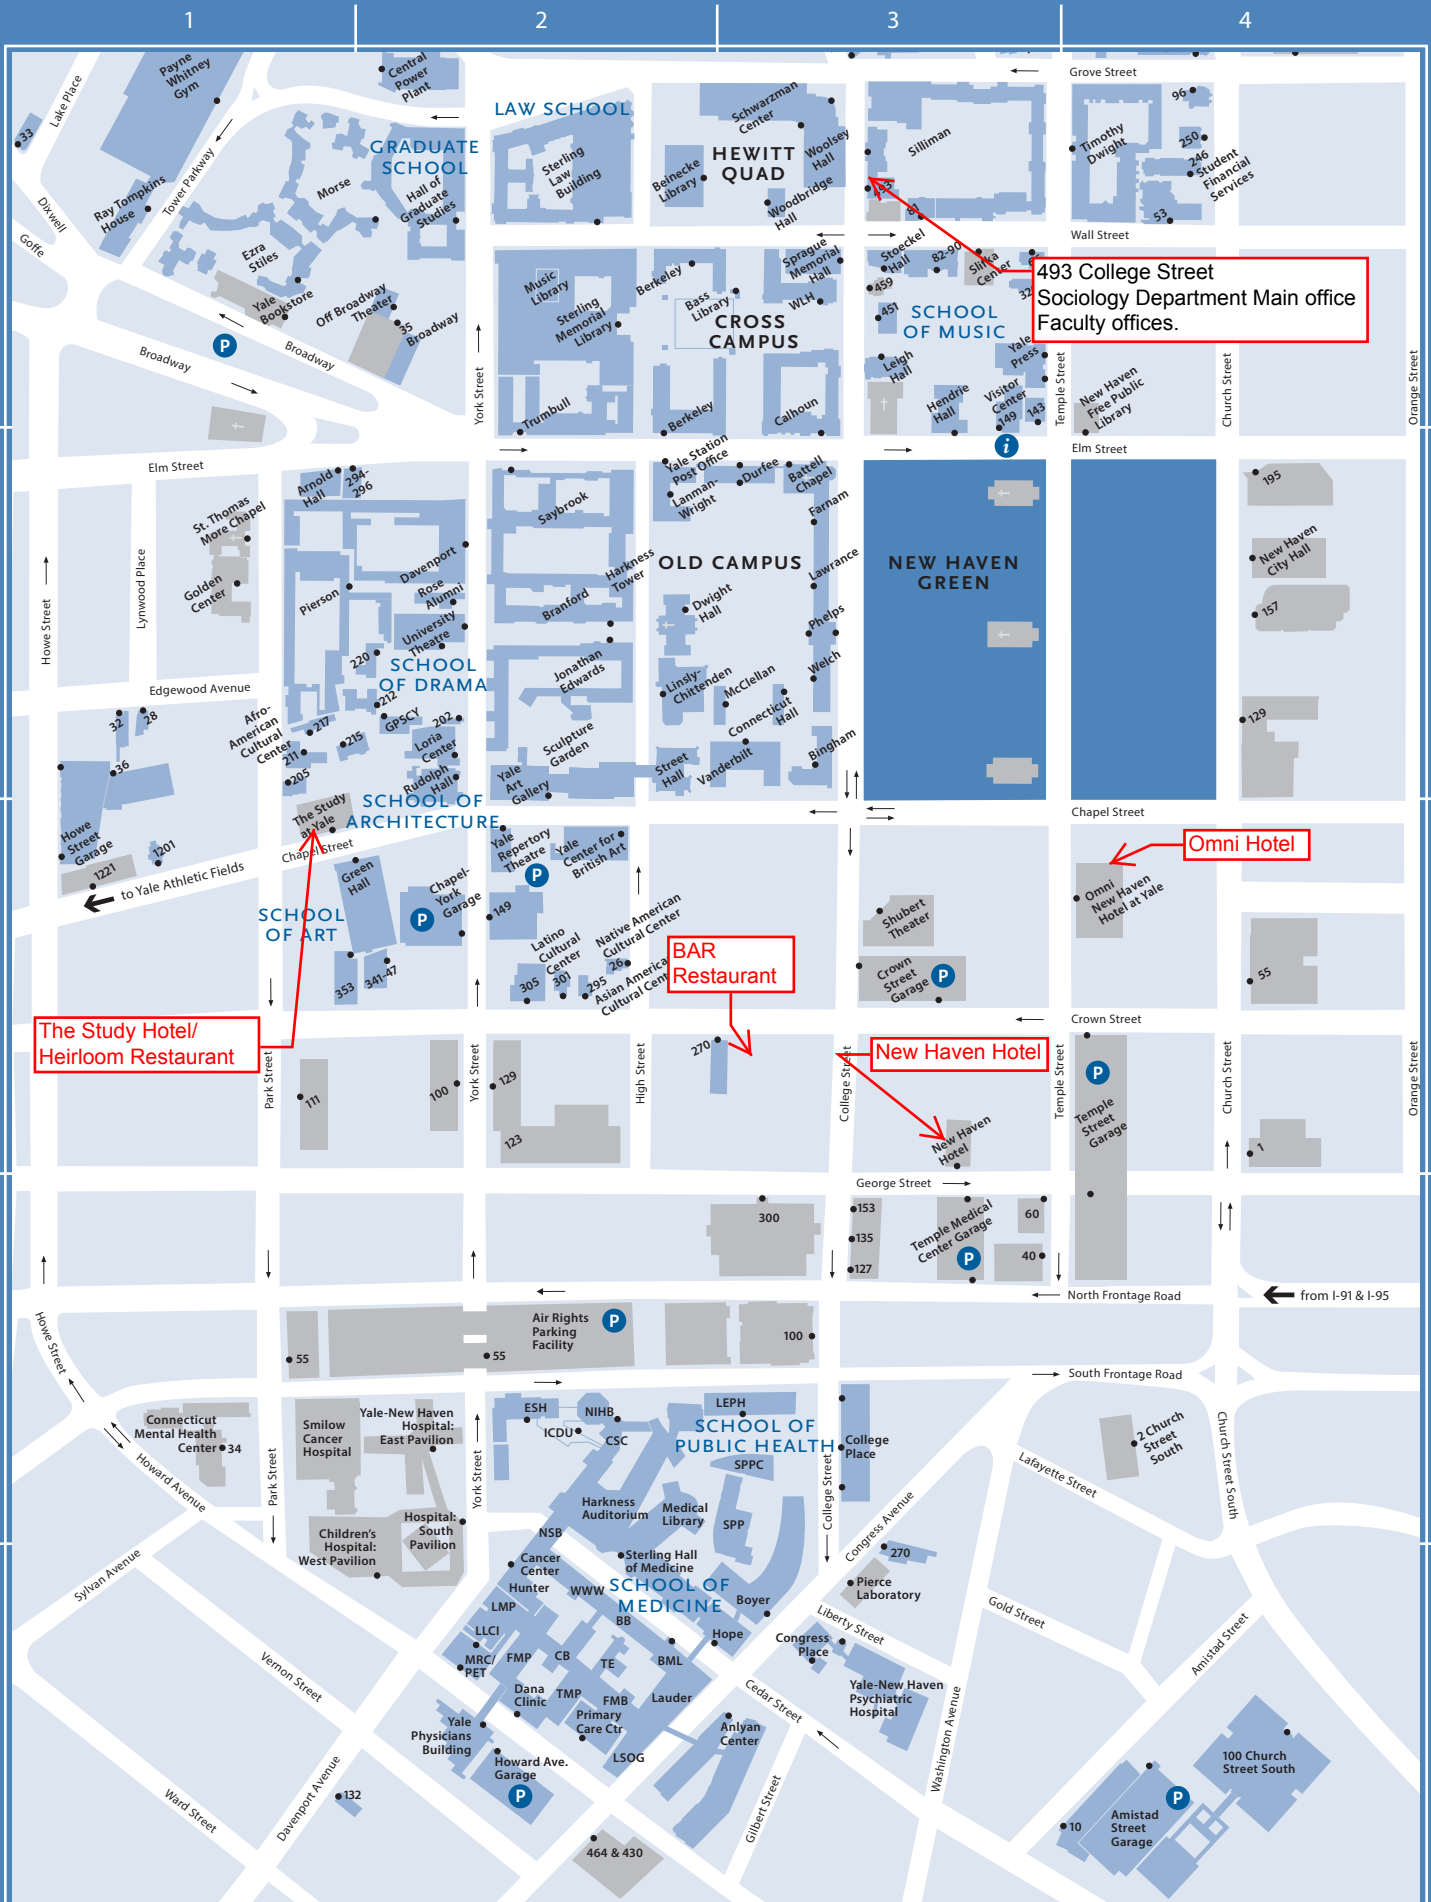

The Study Hotel/
Heirloom Restaurant

BAR
Restaurant

New Haven Hotel

Omni Hotel

493 College Street
Sociology Department Main office
Faculty offices.

1

2

3