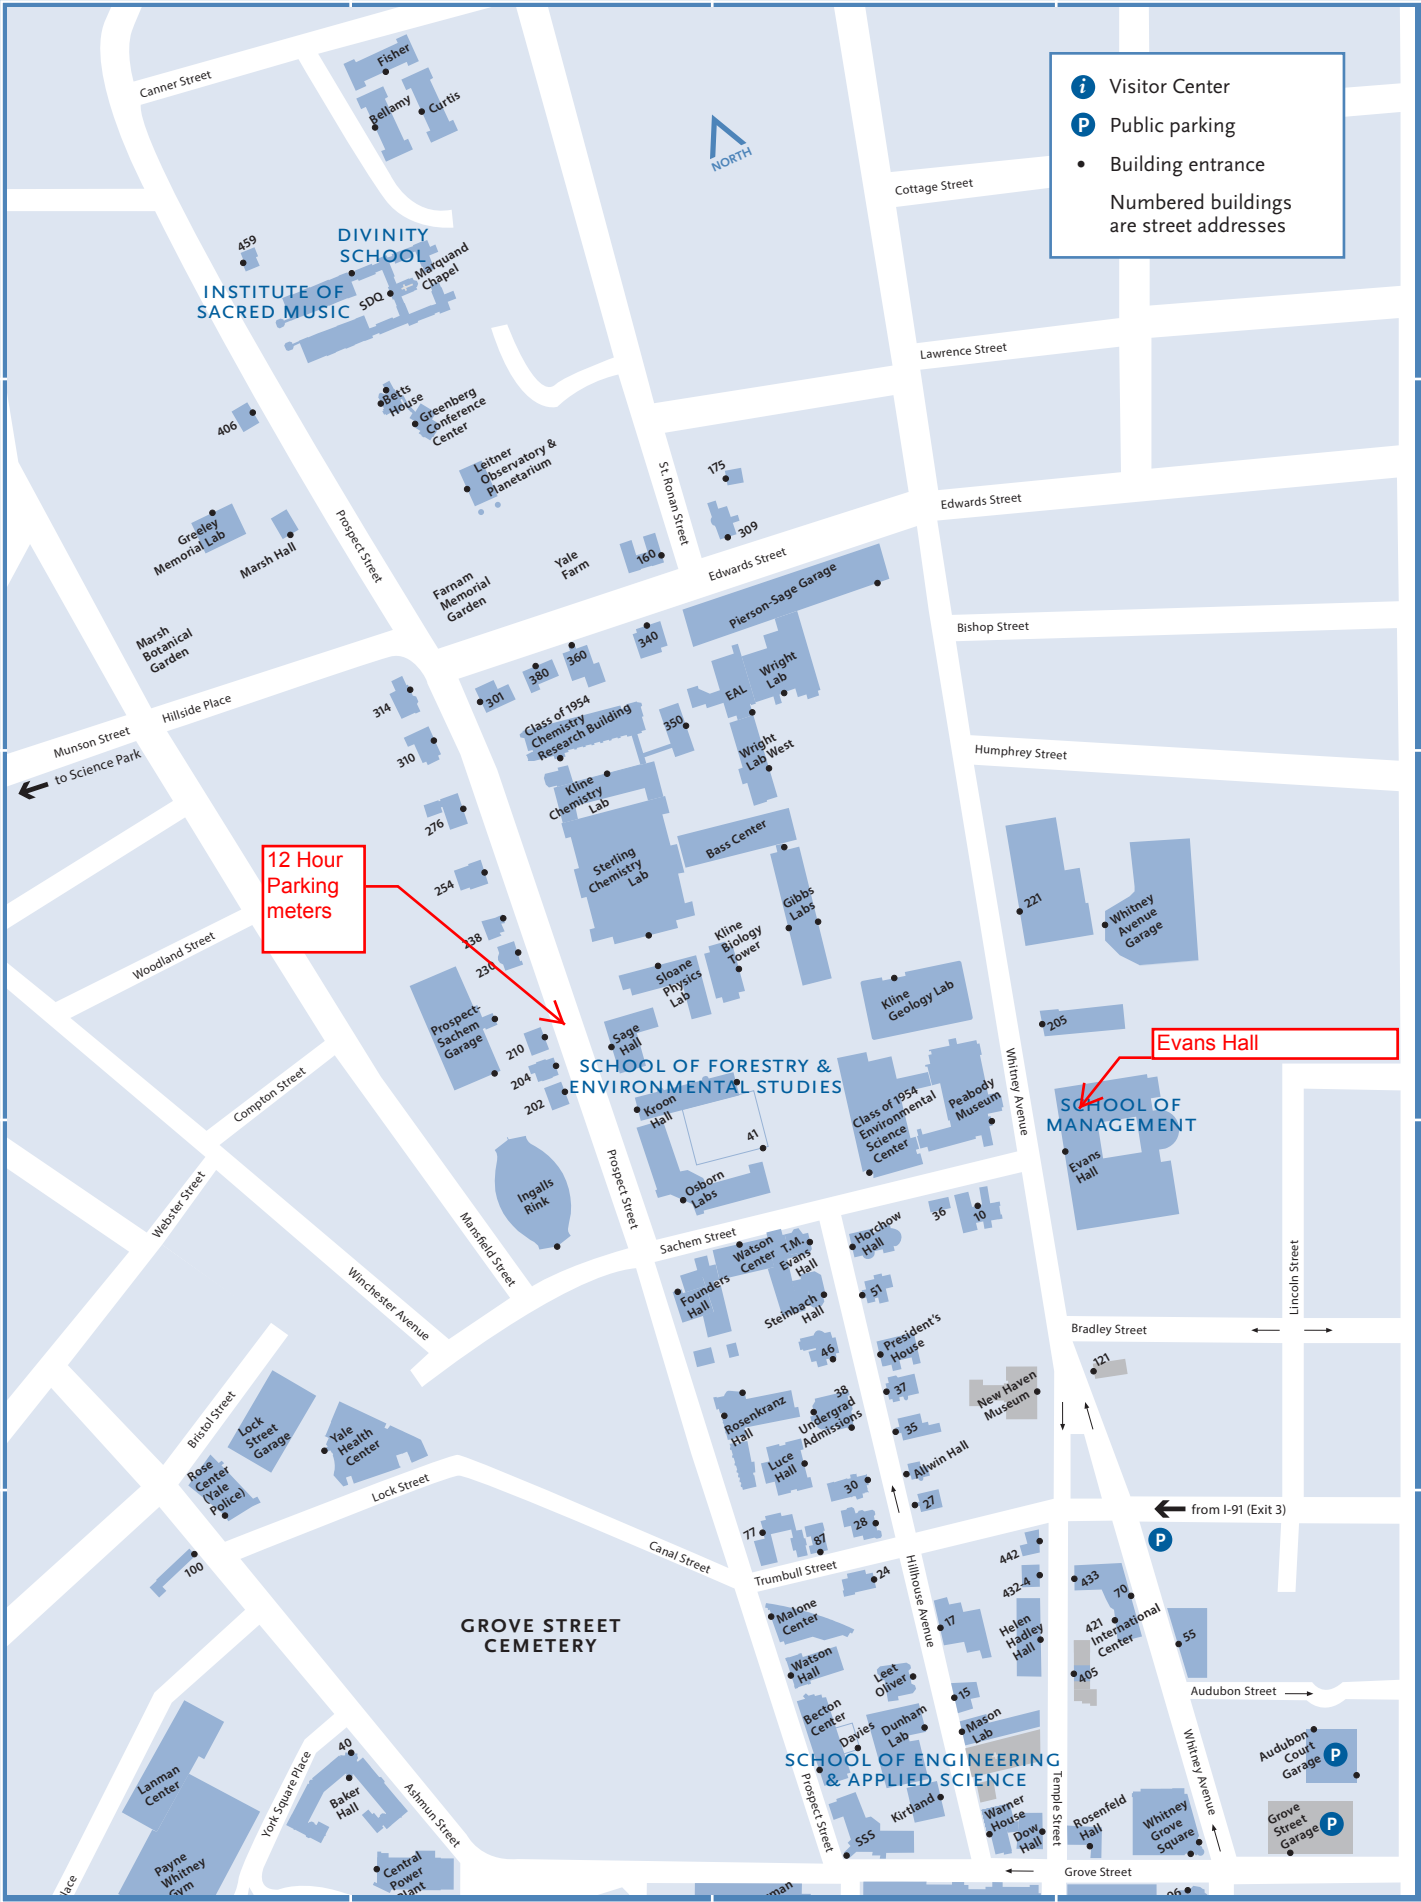

1 2 3 4

A
B
C
D
E

- Visitor Center
- Public parking
- Building entrance

Numbered buildings are street addresses

12 Hour Parking meters

Evans Hall

1 2 3 4